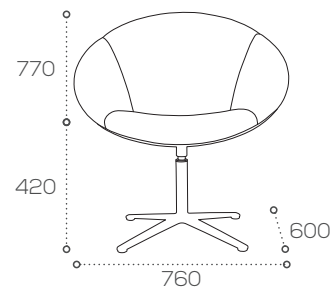

Austen

Specifications

Dimensions (mm)

4 leg base

Weight: 9kg

Wire base

Weight: 11kg

4 star base

Weight: 12kg

Beech 4 leg base

Weight: 9kg

Product Information

- Cold cured moulded foam

Options

- Available with silver or white 4 leg base; wire base; 4 star swivel base or beech 4 leg base
- Textured black, warm metallic copper, chrome and oak veneer plywood base options available
- Available in a wide range of fabrics, vinyls and leathers
- Complementary coffee tables available

Dimensions (mm)

800mm round 4 star base

Weight: 17kg

650mm square 4 leg base

Weight: 13kg

800mm round 4 leg base

Weight: 15kg

660mm round 4 leg base