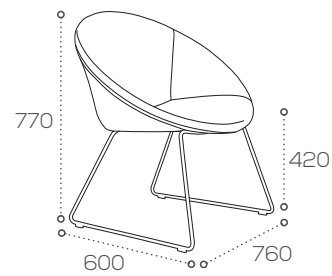

Austen

Specifications

Dimensions (mm)

4 leg base

Weight: 9kg

Wire base

Weight: 11kg

4 star base

Weight: 12kg

Beech 4 leg base

Weight: 9kg

Product Information

- Cold cured moulded foam

Options

- Available with silver or white 4 leg base; wire base; 4 star swivel base or beech 4 leg base
- Textured black, warm metallic copper, chrome and oak veneer plywood base options available
- Available in a wide range of fabrics, vinyls and leathers
- Complementary coffee tables available

Dimensions (mm)

800mm round 4 star base

Weight: 17kg

650mm square 4 leg base

Weight: 13kg

800mm round 4 leg base

Weight: 15kg

660mm round 4 leg base