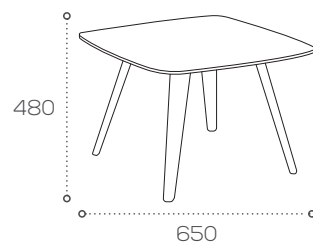

Austen

Specifications

Dimensions (mm)

4 leg base

Weight: 9kg

Wire base

Weight: 11kg

4 star base

Austen

Complementary Tables

Frosted safety glass top coffee tables with silver and polished aluminium or white 4 star base or beech 4 leg base. Available in a range of circular or square top sizes. Designed to match the Austen chairs, these useful coffee tables complement many of our other chairs and sofas.

Dimensions (mm)

800mm round 4 star base

Weight: 17kg

650mm square 4 leg base

Weight: 13kg

800mm round 4 leg base

Weight: 15kg

660mm round 4 leg base