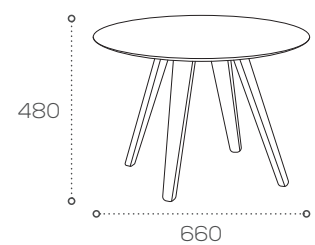

Austen

Specifications

Dimensions (mm)

4 leg base

Weight: 9kg

Wire base

Weight: 11kg

4 star base

Austen

Complementary Tables

Frosted safety glass top coffee tables with silver and polished aluminium or white 4 star base or beech 4 leg base. Available in a range of circular or square top sizes. Designed to match the Austen chairs, these useful coffee tables complement many of our other chairs and sofas.

Dimensions (mm)

800mm round 4 star base

Weight: 17kg

650mm square 4 leg base

Weight: 13kg

800mm round 4 leg base

Weight: 15kg

660mm round 4 leg base