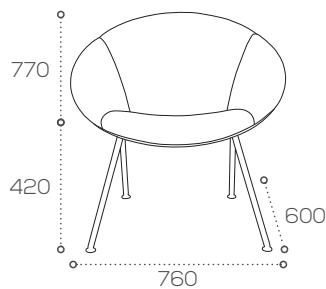

Austen

Design by Roger Webb Associates
Product Brochure

www.connection.uk.com

Austen

Contemporary Chair with a **Strikingly Simple** Circular Form

Lightweight and simple, the Austen chair is versatile to suit a multitude of environments within a lounge, social or meeting area. Available with a choice of 4 stylish base options. Complementary frosted glass top tables complete the range.

Austen

Specifications

Dimensions (mm)

4 leg base

Weight: 9kg

Wire base

Weight: 11kg

4 star base

Weight: 12kg

Beech 4 leg base

Weight: 9kg

Product Information

- Cold cured moulded foam

Options

- Available with silver or white 4 leg base; wire base; 4 star swivel base or beech 4 leg base
- Textured black, warm metallic copper, chrome and oak veneer plywood base options available
- Available in a wide range of fabrics, vinyls and leathers
- Complementary coffee tables available

Dimensions (mm)

800mm round 4 star base

Weight: 17kg

650mm square 4 leg base

Weight: 13kg

800mm round 4 leg base

Weight: 15kg

660mm round 4 leg base