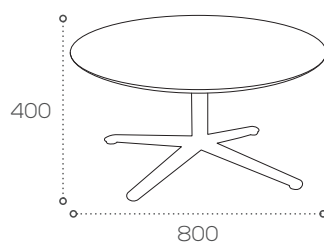

Austen

Specifications

Dimensions (mm)

4 leg base

Weight: 9kg

Wire base

Weight: 11kg

4 star base

Weight: 12kg

Beech 4 leg base

Weight: 9kg

Product Information

- Cold cured moulded foam

Options

- Available with silver or white 4 leg base; wire base; 4 star swivel base or beech 4 leg base
- Textured black, warm metallic copper, chrome and oak veneer plywood base options available
- Available in a wide range of fabrics, vinyls and leathers
- Complementary coffee tables available

Austen

Complementary Tables

Frosted safety glass top coffee tables with silver and polished aluminium or white 4 star base or beech 4 leg base. Available in a range of circular or square top sizes. Designed to match the Austen chairs, these useful coffee tables complement many of our other chairs and sofas.

Dimensions (mm)

800mm round 4 star base

Weight: 17kg

650mm square 4 leg base

Weight: 13kg

800mm round 4 leg base

Weight: 15kg

660mm round 4 leg base