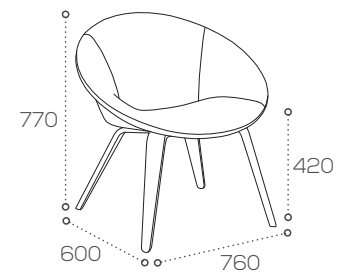

Austen

Design by Roger Webb Associates
Product Brochure

www.connection.uk.com

Austen

Contemporary Chair with a **Strikingly Simple** Circular Form

Lightweight and simple, the Austen chair is versatile to suit a multitude of environments within a lounge, social or meeting area. Available with a choice of 4 stylish base options. Complementary frosted glass top tables complete the range.

Austen

Specifications

Dimensions (mm)

4 leg base

Weight: 9kg

Wire base

Weight: 11kg

4 star base

Weight: 12kg

Beech 4 leg base

Weight: 9kg

Product Information

- Cold cured moulded foam

Options

- Available with silver or white 4 leg base; wire base; 4 star swivel base or beech 4 leg base
- Textured black, warm metallic copper, chrome and oak veneer plywood base options available
- Available in a wide range of fabrics, vinyls and leathers
- Complementary coffee tables available

Dimensions (mm)

800mm round 4 star base

Weight: 17kg

650mm square 4 leg base

Weight: 13kg

800mm round 4 leg base

Weight: 15kg

660mm round 4 leg base