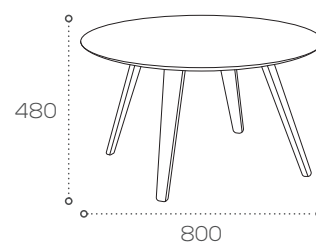

Austen

Specifications

Dimensions (mm)

4 leg base

Weight: 9kg

Wire base

Weight: 11kg

4 star base

Austen

Complementary Tables

Frosted safety glass top coffee tables with silver and polished aluminium or white 4 star base or beech 4 leg base. Available in a range of circular or square top sizes. Designed to match the Austen chairs, these useful coffee tables complement many of our other chairs and sofas.

Dimensions (mm)

800mm round 4 star base

Weight: 17kg

650mm square 4 leg base

Weight: 13kg

800mm round 4 leg base

Weight: 15kg

660mm round 4 leg base